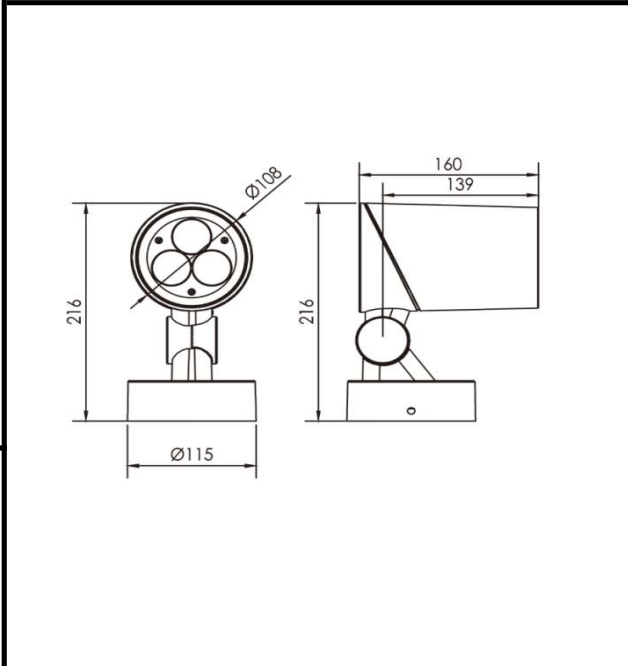

Sovitron Interior Pvt.Ltd.

Model Name	GOTHIC-1140F/DL-OSL-1140FD-3
Description	Flood Light

Technical description	Image
-----------------------	-------

Dimension	Dia=108mm W=160mm H=216mm
Frame	Aluminum die cast
Color Tempertaure	3000K
Power	12W
Total Luminous Flux	1080 lm
Efficacy	90 lm/W
IP rating	66
Color Rendering	≥80
Mounting	Surface
Beam angle	5,25 Degree
Optics	Lens & Clear Glass
Dimming	NON-Dimmable
Operating Voltage	220-240 VAC
Standard Lifetime	L70 minimum at 50,000 burning hours

Dimension diagram

Remarks:-

Address: Plot #7 Saroorpur-Nangla Industrial Area,Ballabgarh-Sohna Road,Faridabad-121005
Email: info@sovitron.com